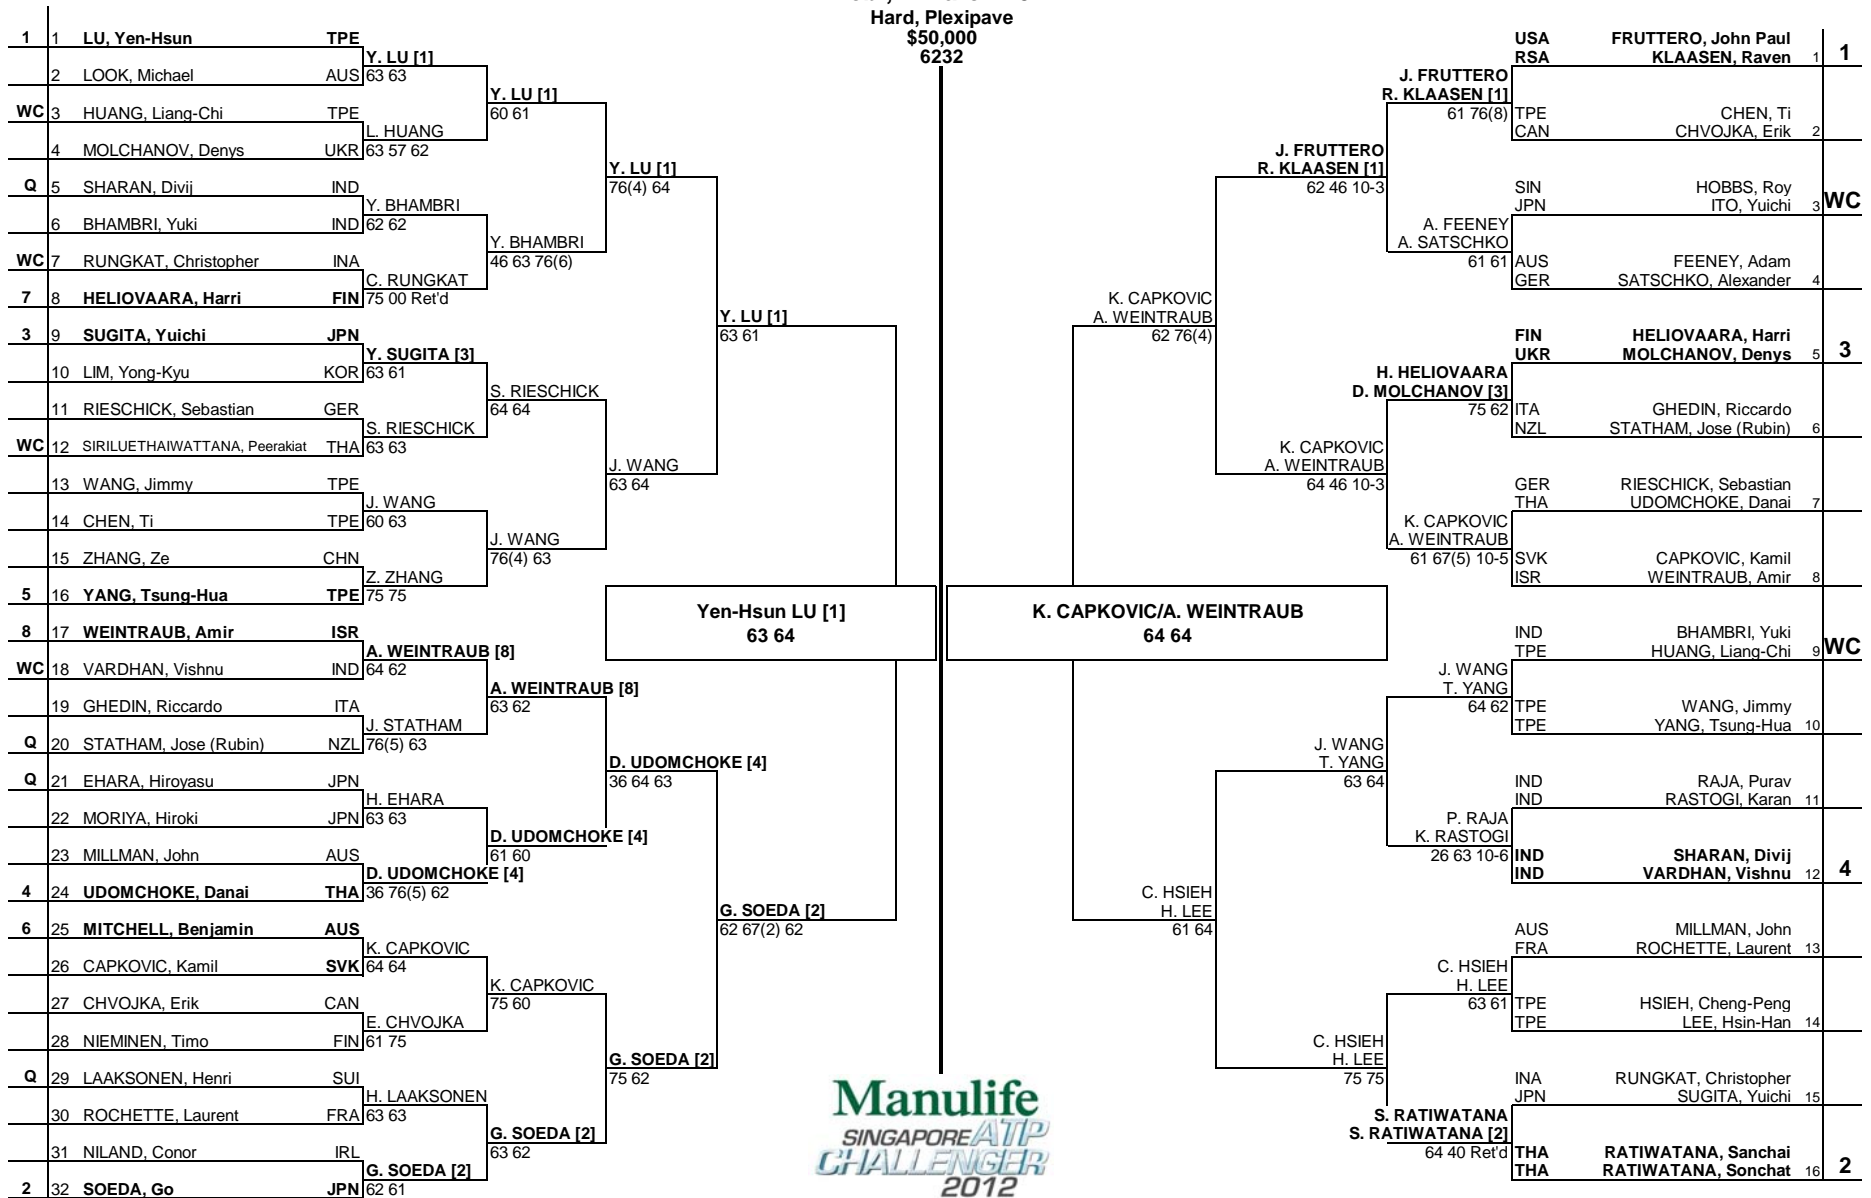

MAIN DRAW SINGLES

Manulife Singapore ATP Challenger 2012
Singapore, Singapore
27 Feb.,-4 March 2012

MAIN DRAW DOUBLES

ATP, Inc. © Copyright 2001					
Seeded Players	Rank	Prize Money	Pts.	Lucky Losers	
1 LU, Yen-Hsun	64	Winner \$7,200	80		
2 SOEDA, Go	82	Finalist \$4,240	48		
3 SUGITA, Yuichi	173	Semi-Finalist \$2,510	29		
4 UDOMCHOKE, Danai	175	Quarter-Finalist \$1,460	15		
5 YANG, Tsung-Hua	185	2nd Round \$860	7	Retirements/W.O.	
6 MITCHELL, Benjamin	209	1st Round \$520	0	H. Heliovaara - Neck pain	
7 HELIOVAARA, Harri	210	Last Direct Acceptance			
8 WEINTRAUB, Amir	211	Riccardo Ghedin 333			

ATP, Inc. © Copyright 2001					
Seeded Players	Rank	Prize Money (Per Team)	Pts.	Alternates/Lucky Losers	
1 J. Fruttero / R. Klaasen	206	Winner \$3,100	80		
2 S. Ratiwatana / S. Ratiwatana	223	Finalist \$1,800	48		
3 H. Heliovaara / D. Molchanov	271	Semi-Finalist \$1,080	29		
4 D. Sharan / V. Vardhan	321	Quarter-Finalist \$640	15		
		First Round \$360	0	Retirements/W.O.	
		Last Direct Acceptance		C. Rungkat / Y. Sugita - C. Rungkat / Y. Sugita	
		A. Feeney- A. Satschko 549			
Ed Hardisty Challenger Supervisor					